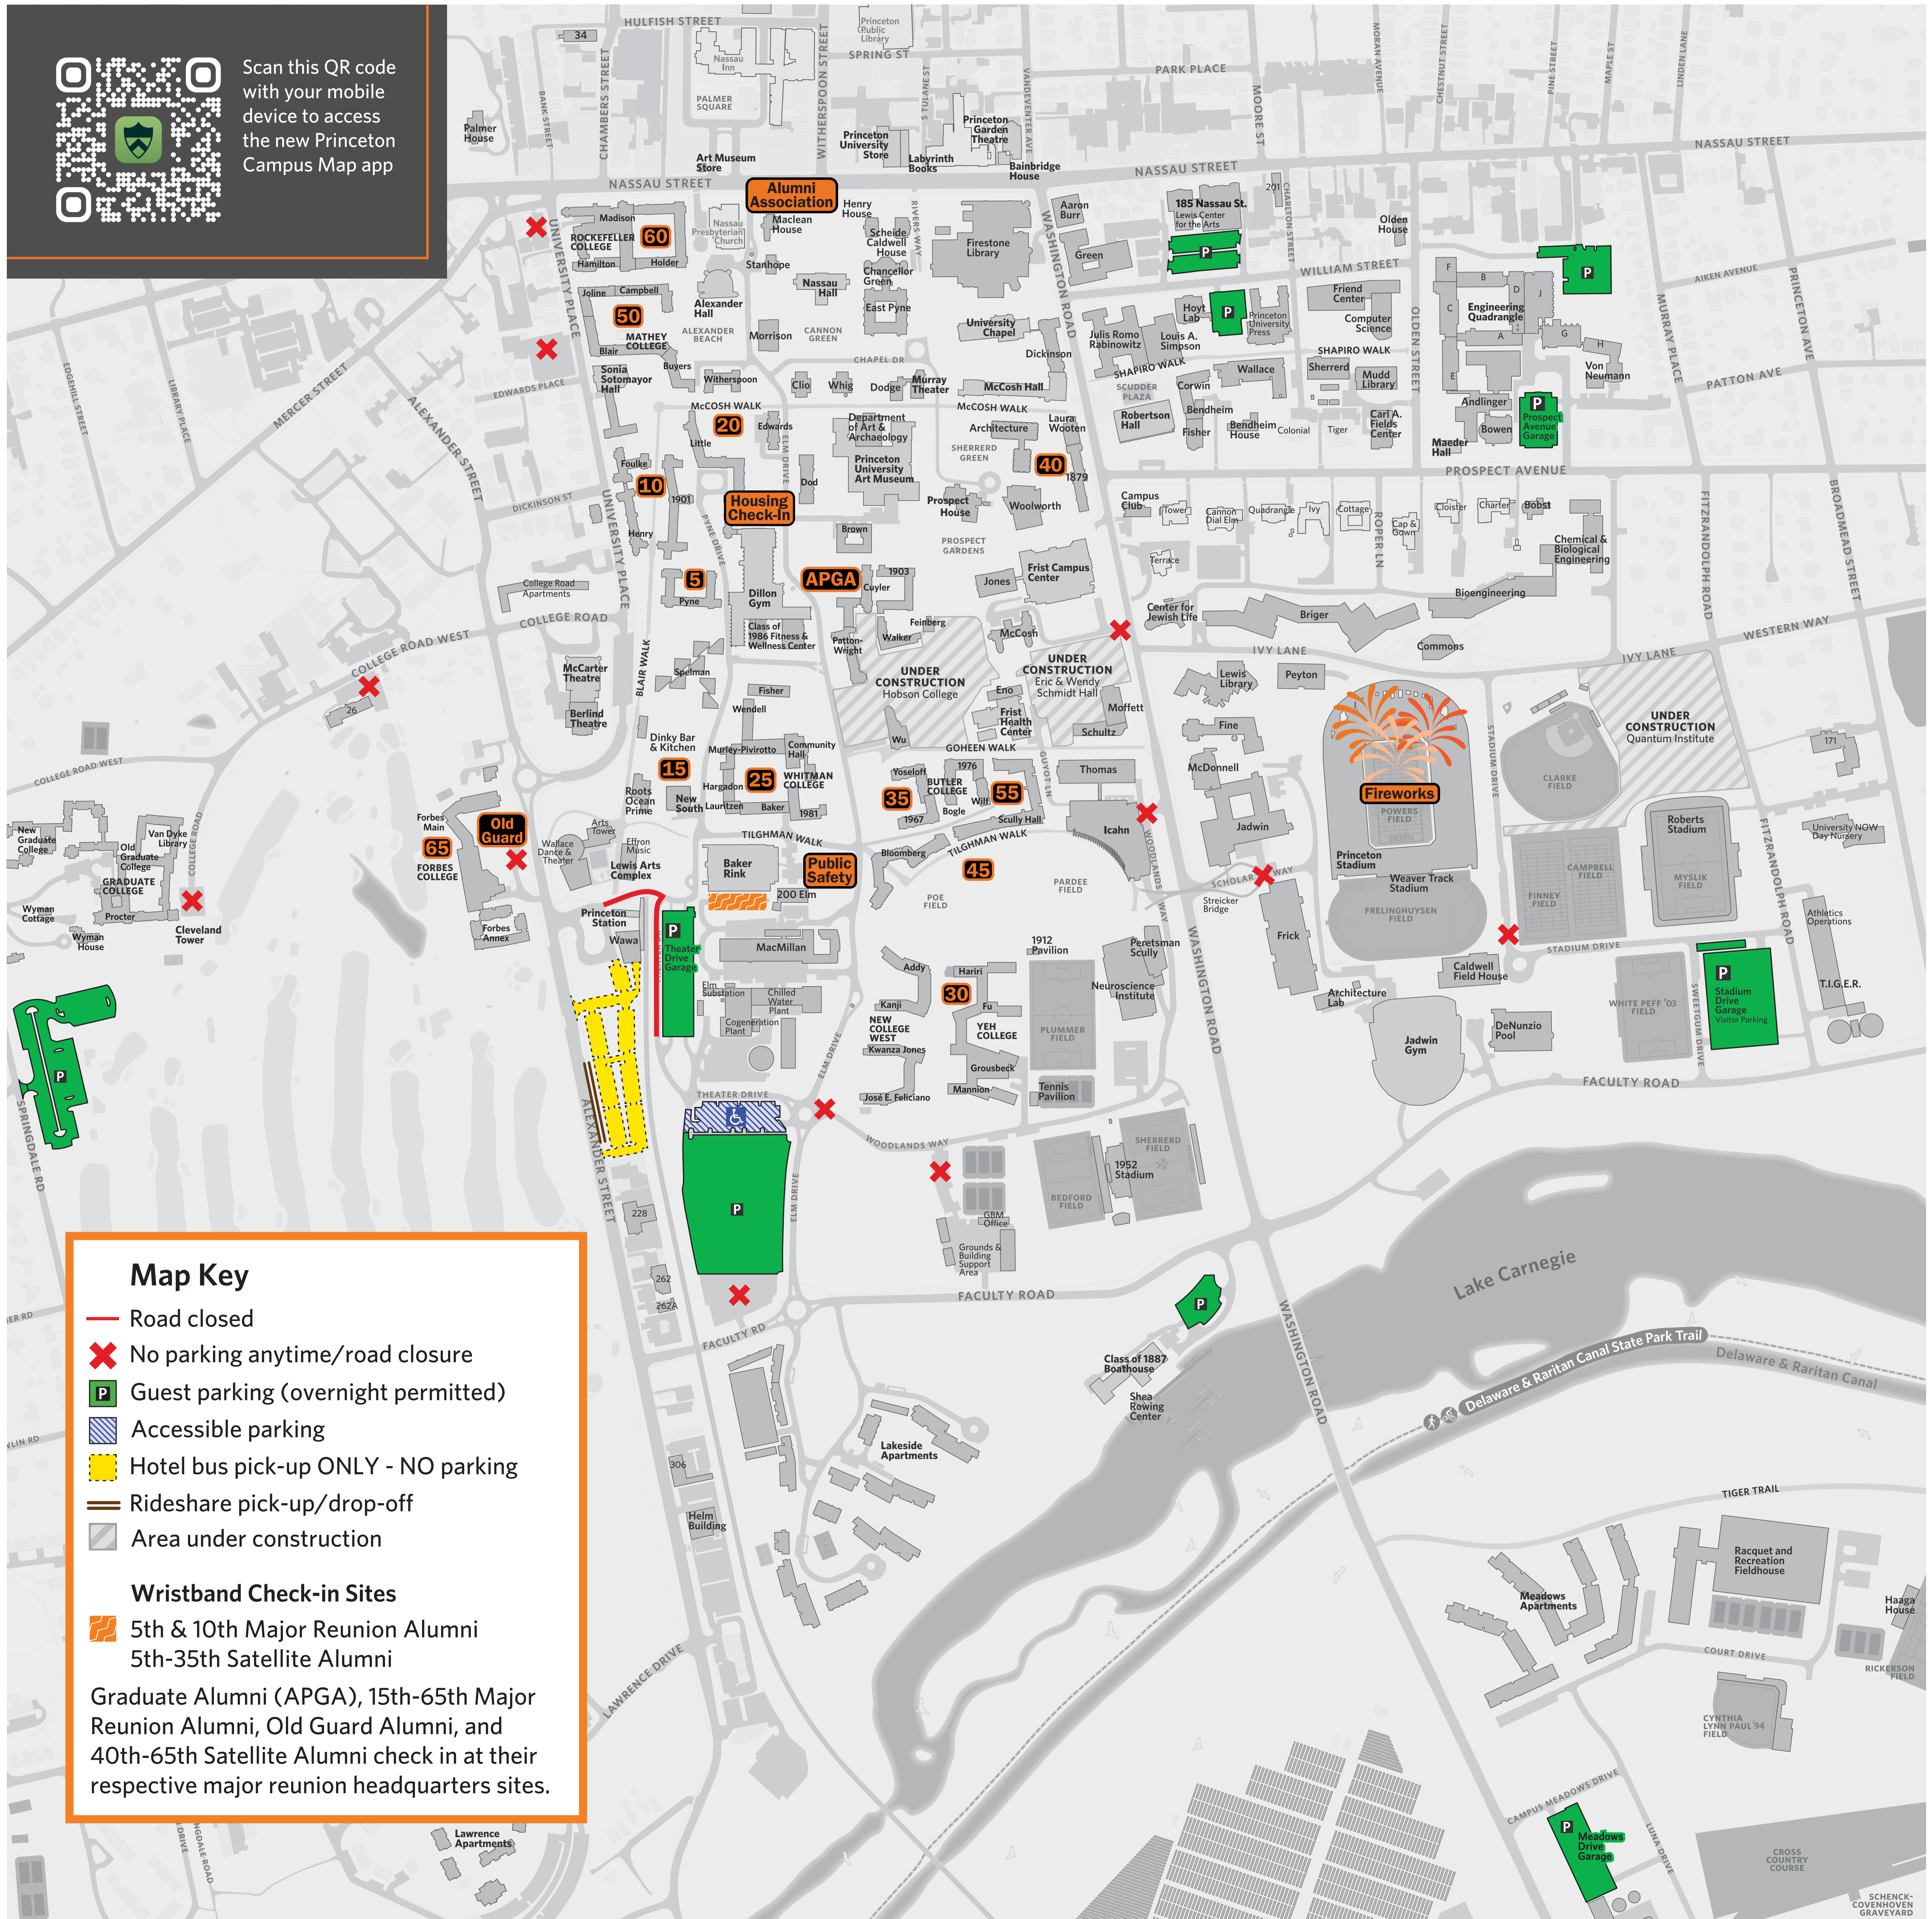

# Reunions 2026 Headquarters Map

Scan this QR code with your mobile device to access the new Princeton Campus Map app

## Map Key

- Road closed
- No parking anytime/road closure
- Guest parking (overnight permitted)
- Accessible parking
- Hotel bus pick-up ONLY - NO parking
- Rideshare pick-up/drop-off
- Area under construction

## Wristband Check-in Sites

- 5th & 10th Major Reunion Alumni  
5th-35th Satellite Alumni
- Graduate Alumni (APGA), 15th-65th Major Reunion Alumni, Old Guard Alumni, and 40th-65th Satellite Alumni check in at their respective major reunion headquarters sites.