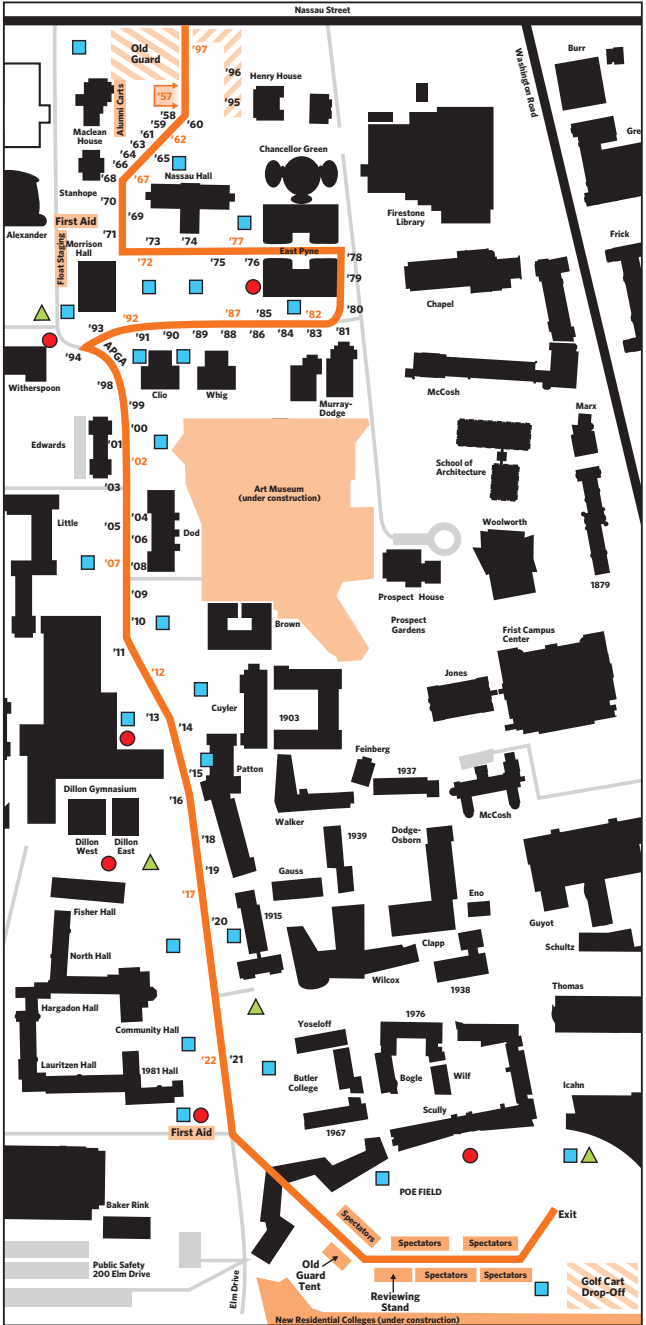

The One and Only P-rade!

The P-rade begins at 2 p.m. sharp! The Old Guard will lead the One and Only P-rade. Arrive on time.

- ▲ Concession stands
- Water
- Temporary restrooms