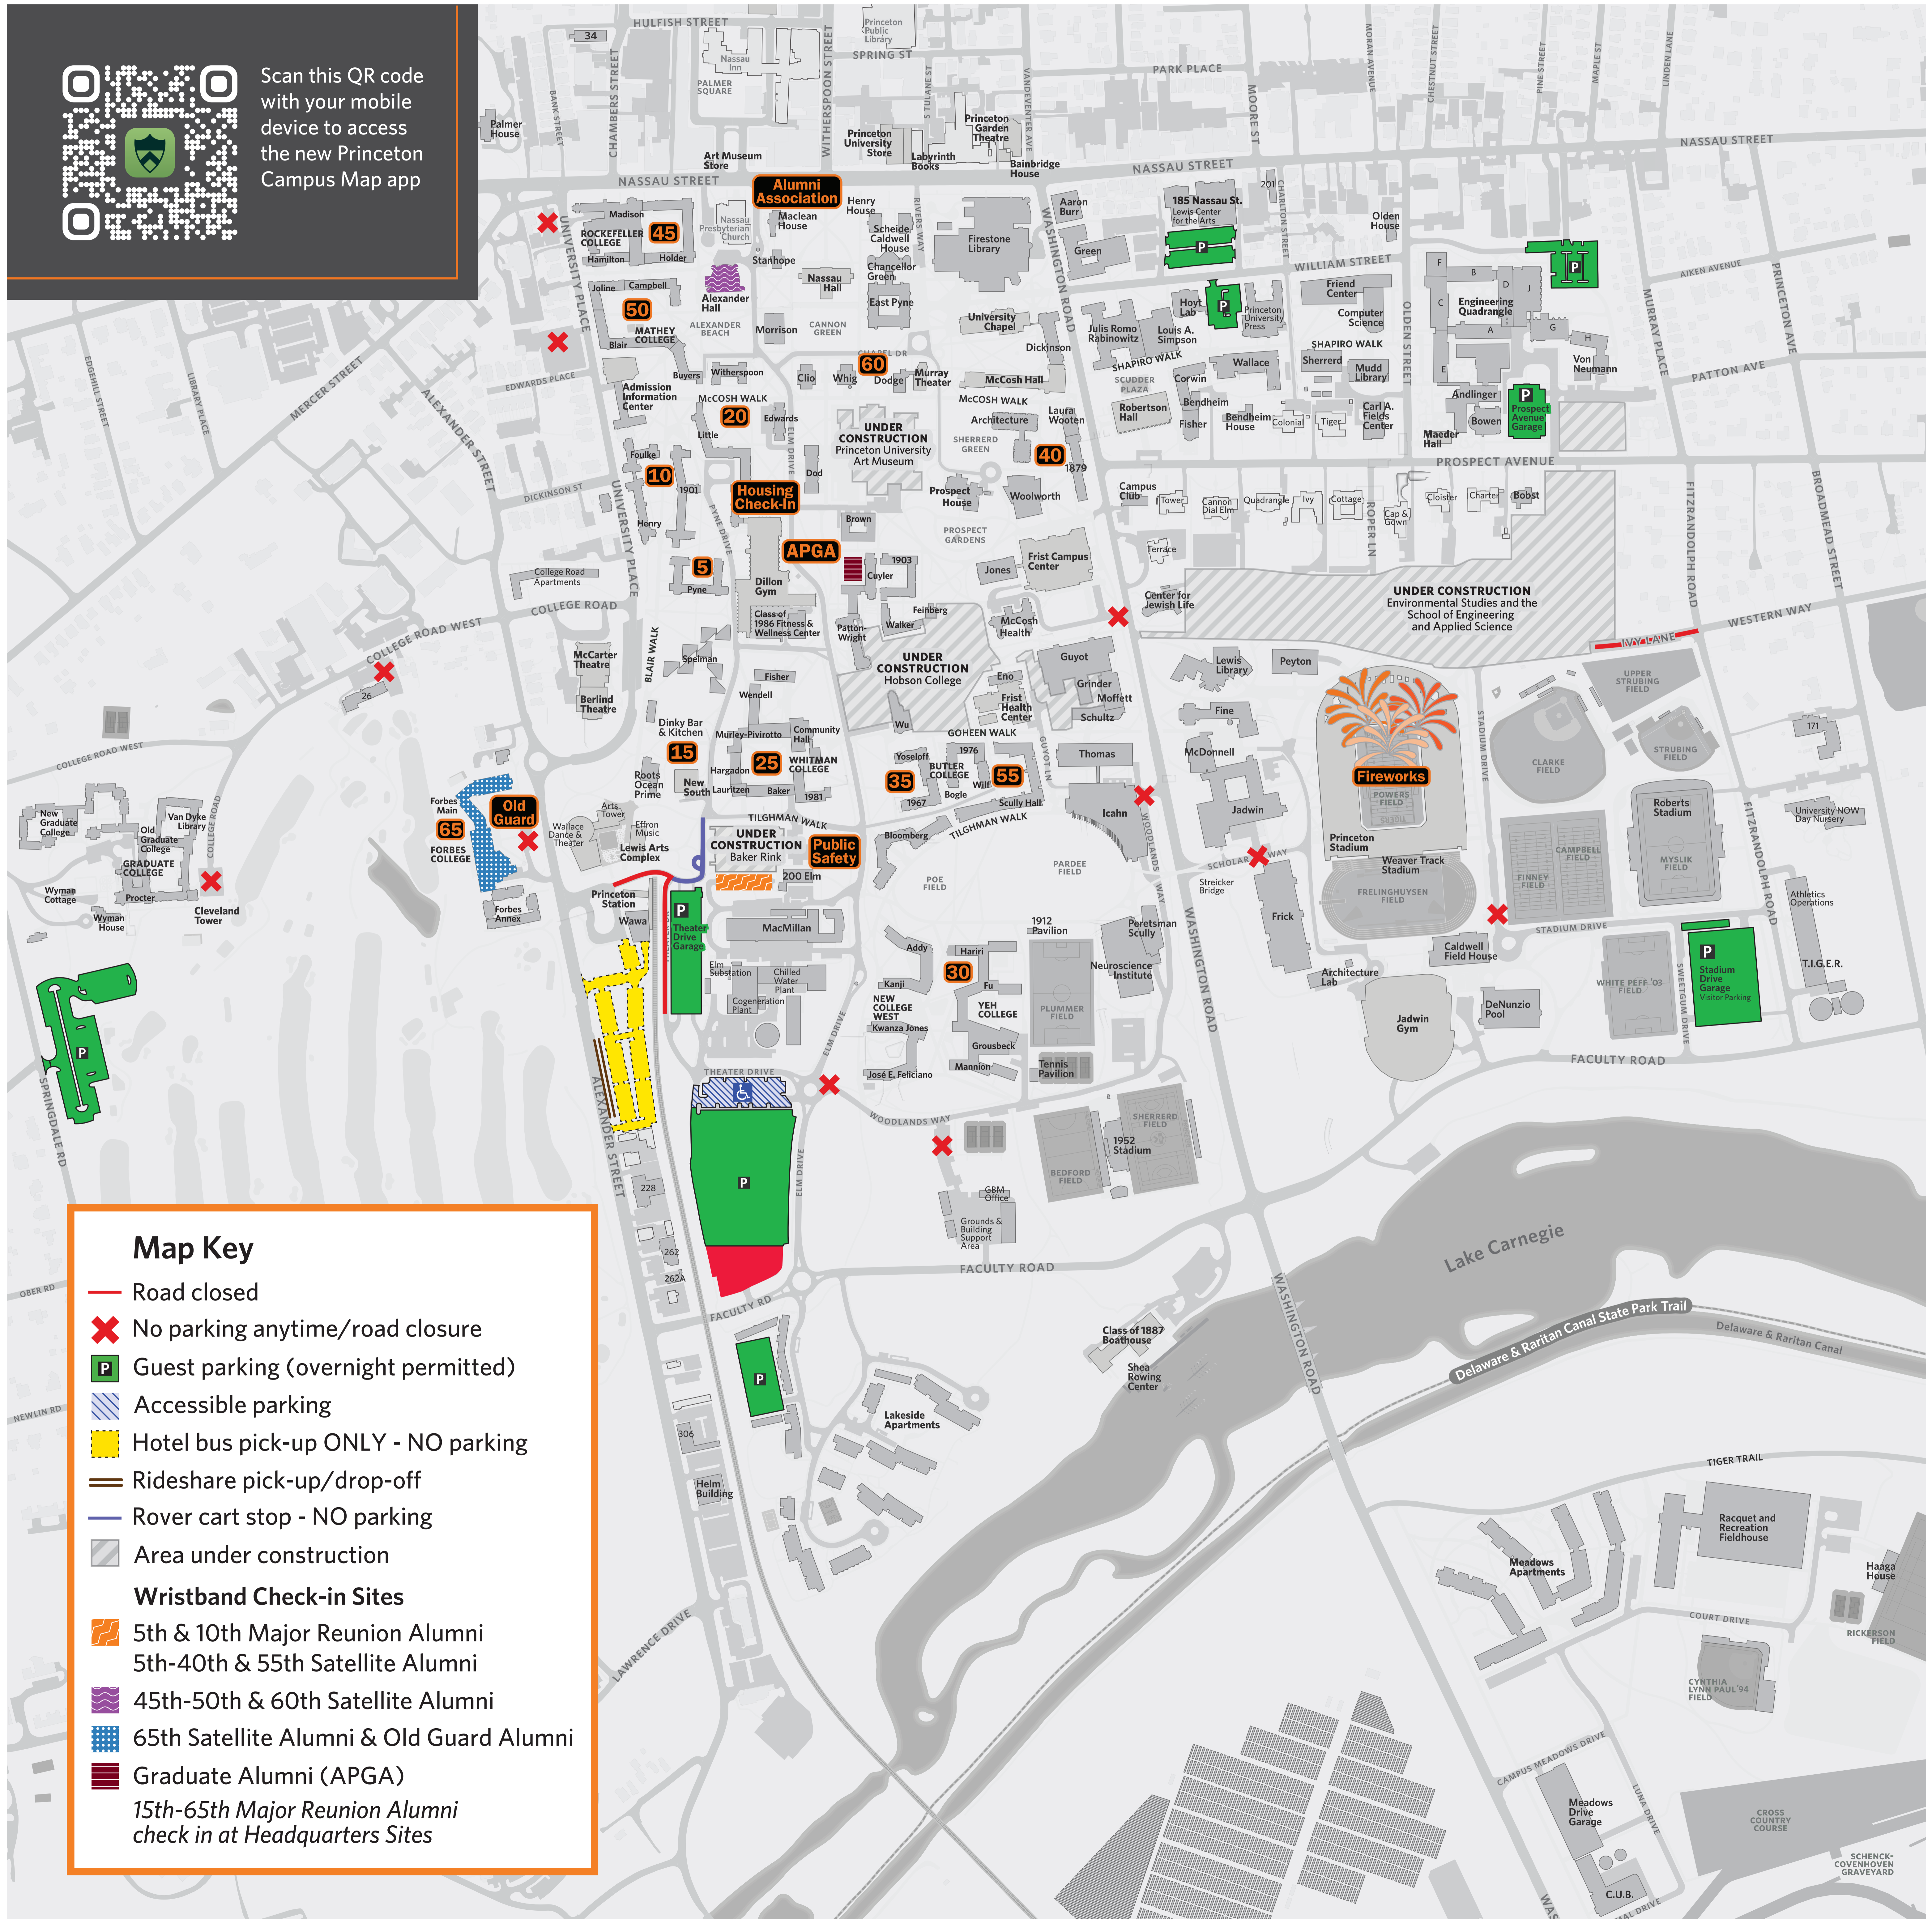

# Reunions 2025 Headquarters Map

Scan this QR code with your mobile device to access the new Princeton Campus Map app

## Map Key

- Road closed
- X No parking anytime/road closure
- P Guest parking (overnight permitted)
- Accessible parking
- Hotel bus pick-up ONLY - NO parking
- Rideshare pick-up/drop-off
- Rover cart stop - NO parking
- Area under construction
- Wristband Check-in Sites**
- 5th & 10th Major Reunion Alumni  
5th-40th & 55th Satellite Alumni
- 45th-50th & 60th Satellite Alumni
- 65th Satellite Alumni & Old Guard Alumni
- Graduate Alumni (APGA)
- 15th-65th Major Reunion Alumni check in at Headquarters Sites*